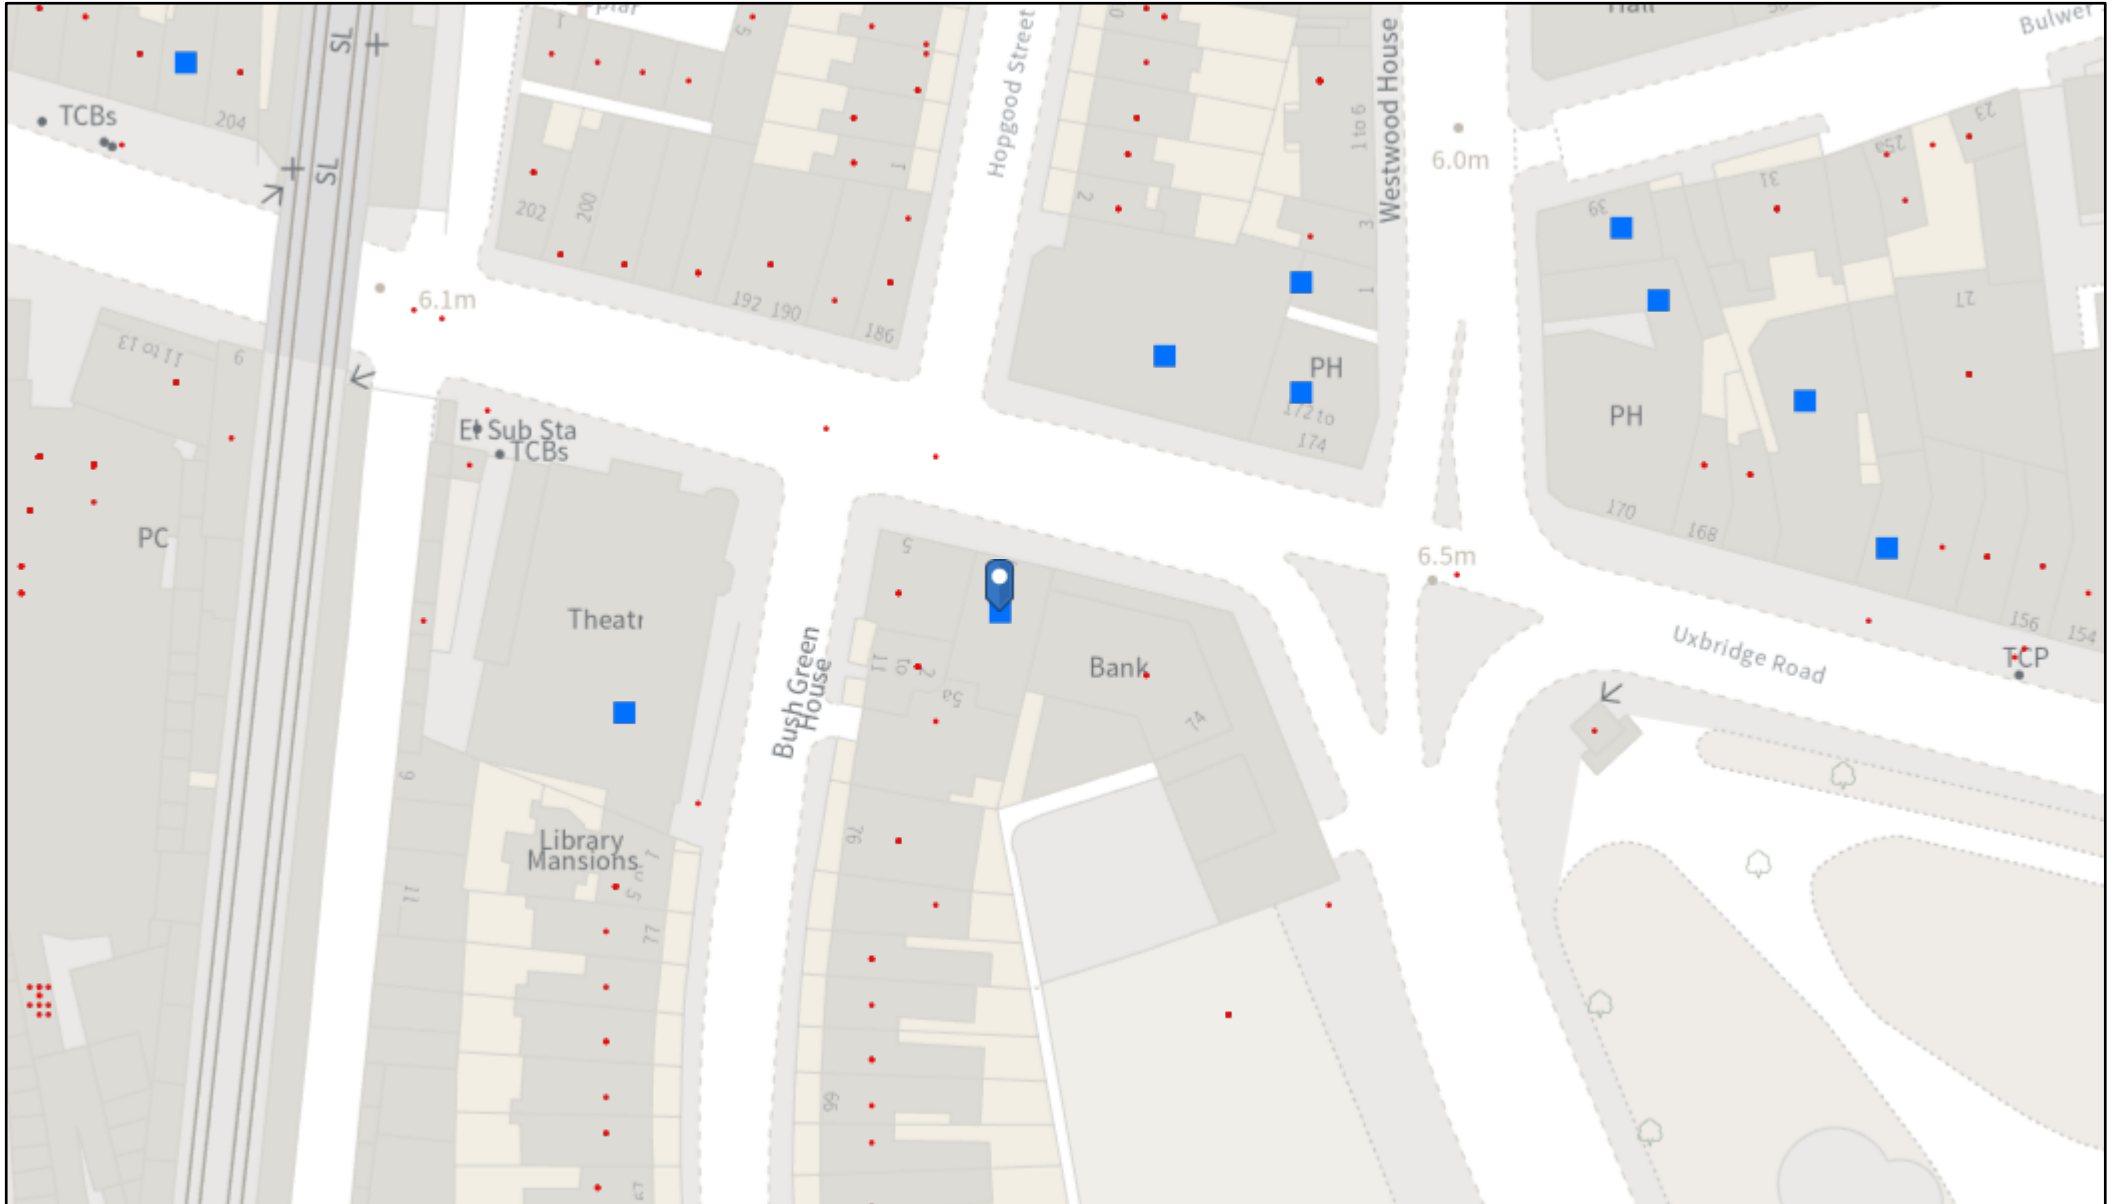

# eGIS Web Map

11/07/2023, 10:49:21

LICENCE No	TRADING AS	ADDRESS	ACTIVITY	Monday to Sunday	Monday	Tuesday	Wednesday	Thursday	Friday	Saturday	Sunday
2022/01909/LAPR	The Green	172 - 174 Uxbridge Road W12 7JP	Exhibition of a Film		08:00:00 - 00:00:00	08:00:00 - 00:00:00	08:00:00 - 00:00:00	08:00:00 - 00:00:00	08:00:00 - 01:00:00	08:00:00 - 01:00:00	08:00:00 - 00:00:00
			Playing of Recorded Music		08:00:00 - 00:00:00	08:00:00 - 00:00:00	08:00:00 - 00:00:00	08:00:00 - 00:00:00	08:00:00 - 01:00:00	08:00:00 - 01:00:00	08:00:00 - 00:00:00
			Provision of Late Night Refreshment		23:00:00 - 00:00:00	23:00:00 - 00:00:00	23:00:00 - 00:00:00	23:00:00 - 00:00:00	23:00:00 - 01:00:00	23:00:00 - 01:00:00	23:00:00 - 00:00:00
			Sale of Alcohol On and Off the Premises		08:00:00 - 00:00:00	08:00:00 - 00:00:00	08:00:00 - 00:00:00	08:00:00 - 00:00:00	08:00:00 - 01:00:00	08:00:00 - 01:00:00	08:00:00 - 00:00:00
2007/02756/LAPR	Chicken Cottage	162 Uxbridge Road W12 8AA	Provision of Late Night Refreshment		23:00:00 - 04:00:00	23:00:00 - 04:00:00	23:00:00 - 04:00:00	23:00:00 - 04:00:00	23:00:00 - 05:00:00	23:00:00 - 05:00:00	23:00:00 - 05:00:00
2023/00210/LAPR	Defectors Weld	170 Uxbridge Road W12 8AA	Performance of Dance		10:00:00 - 00:00:00	10:00:00 - 00:00:00	10:00:00 - 00:00:00	10:00:00 - 00:00:00	10:00:00 - 02:00:00	10:00:00 - 02:00:00	10:00:00 - 00:00:00
			Exhibition of a Film		10:00:00 - 00:00:00	10:00:00 - 00:00:00	10:00:00 - 00:00:00	10:00:00 - 00:00:00	10:00:00 - 02:00:00	10:00:00 - 02:00:00	10:00:00 - 00:00:00
			Indoor Sporting Event		10:00:00 - 00:00:00	10:00:00 - 00:00:00	10:00:00 - 00:00:00	10:00:00 - 00:00:00	10:00:00 - 02:00:00	10:00:00 - 02:00:00	10:00:00 - 00:00:00
			Performance of Live Music		10:00:00 - 00:00:00	10:00:00 - 00:00:00	10:00:00 - 00:00:00	10:00:00 - 00:00:00	10:00:00 - 02:00:00	10:00:00 - 02:00:00	10:00:00 - 00:00:00
			Playing of Recorded Music	No Restriction							
			Provision of Late Night Refreshment		23:00:00 - 00:00:00	23:00:00 - 00:00:00	23:00:00 - 00:00:00	23:00:00 - 00:00:00	23:00:00 - 02:00:00	23:00:00 - 02:00:00	23:00:00 - 00:00:00
			Regulated Entertainment for Private Use								
			Sale of Alcohol On and Off the Premises		10:00:00 - 00:00:00	10:00:00 - 00:00:00	10:00:00 - 00:00:00	10:00:00 - 00:00:00	10:00:00 - 02:00:00	10:00:00 - 02:00:00	10:00:00 - 00:00:00
2020/00876/LAPR	The Bush Theatre	7 Uxbridge Road W12 8LJ	Performance of Dance	10:00:00 - 00:00:00							
			Exhibition of a Film	10:00:00 - 00:00:00							
			Performance of Live Music		10:00:00 - 00:00:00	10:00:00 - 00:00:00	10:00:00 - 00:00:00	10:00:00 - 00:00:00	10:00:00 - 00:00:00	10:00:00 - 00:00:00	12:00:00 - 00:00:00
			Playing of Recorded Music		09:00:00 - 00:00:00	09:00:00 - 00:00:00	09:00:00 - 00:00:00	09:00:00 - 00:00:00	09:00:00 - 02:00:00	09:00:00 - 02:00:00	09:00:00 - 00:00:00
			Performance of a Play	12:00:00 - 00:00:00							
			Provision of Late Night Refreshment		23:00:00 - 00:00:00	23:00:00 - 00:00:00	23:00:00 - 00:00:00	23:00:00 - 00:00:00	23:00:00 - 02:00:00	23:00:00 - 02:00:00	23:00:00 - 00:00:00
			Sale of Alcohol On and Off the Premises		12:00:00 - 00:00:00	12:00:00 - 00:00:00	12:00:00 - 00:00:00	12:00:00 - 00:00:00	12:00:00 - 02:00:00	12:00:00 - 02:00:00	12:00:00 - 00:00:00